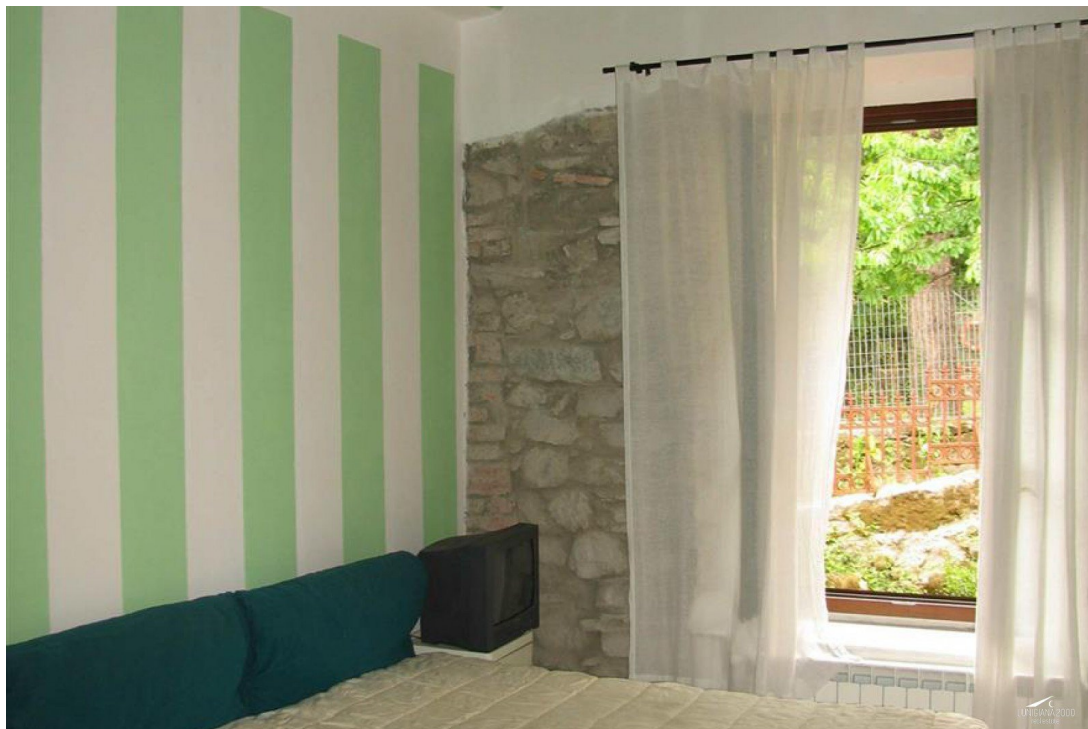

Lunigiana2000 - Real Estate in Tuscany
Italy, 54021 Bagnone (MS) - Piazza Roma, 2 - Ph. +39 0187421400 | Mob. +39 3355383266
www.lunigiana2000.com - english.info@lunigiana2000.com