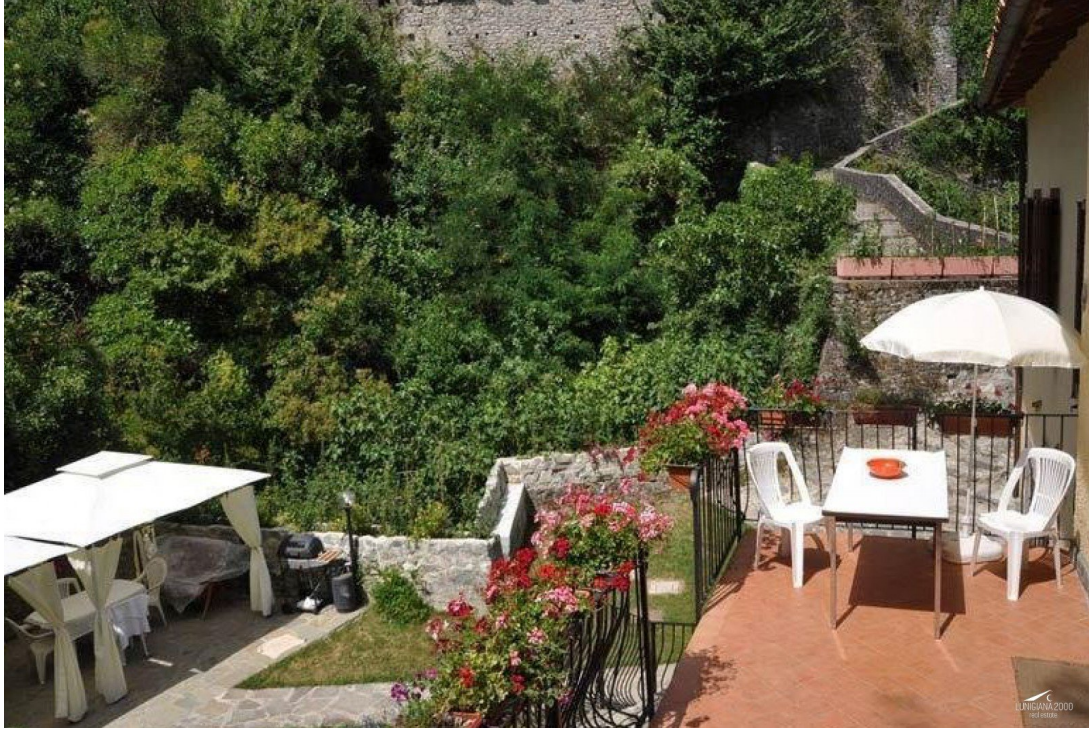

Lunigiana2000 - Real Estate in Tuscany
Italy, 54021 Bagnone (MS) - Piazza Roma, 2 - Ph. +39 0187421400 | Mob. +39 3355383266
www.lunigiana2000.com - english.info@lunigiana2000.com