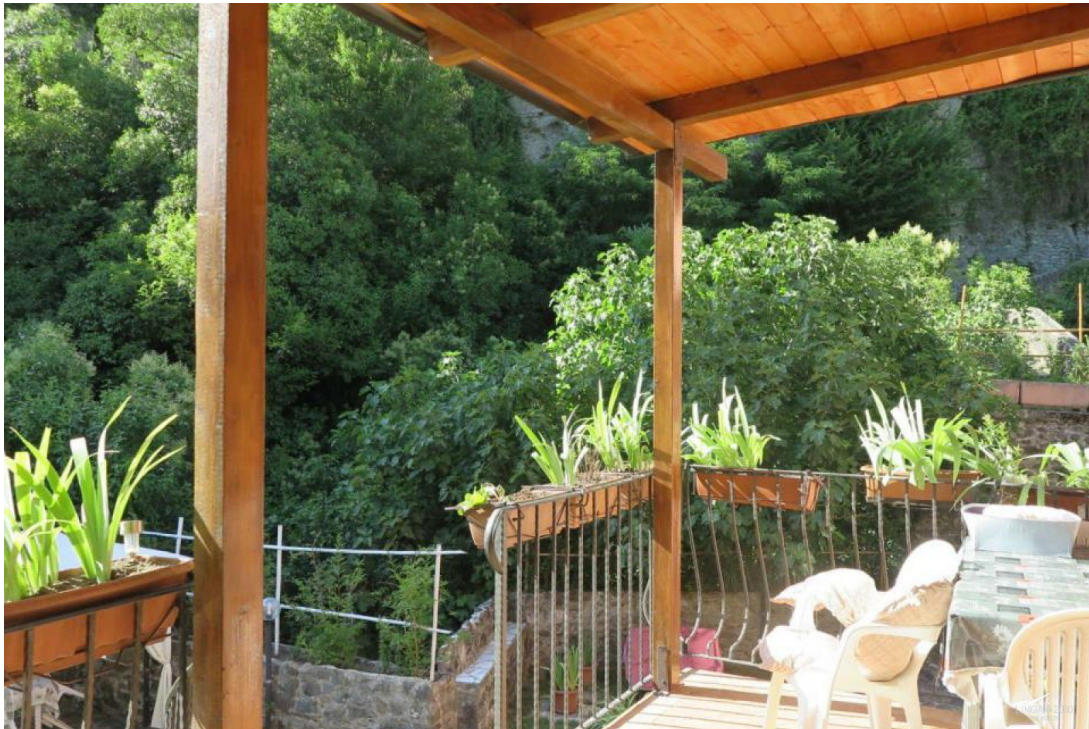

Lunigiana2000 - Real Estate in Tuscany
Italy, 54021 Bagnone (MS) - Piazza Roma, 2 - Ph. +39 0187421400 | Mob. +39 3355383266
www.lunigiana2000.com - english.info@lunigiana2000.com