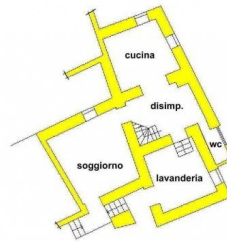

PIANO TERRA

PIANO PRIMO

PIANO SECONDO

PIANO TERZO

LUNIGIANA 2000
real estate

LUNIGIANA 2000
real estate

Lunigiana2000 - Real Estate in Tuscany
Italy, 54021 Bagnone (MS) - Piazza Roma, 2 - Ph. +39 0187421400 | Mob. +39 3355383266
www.lunigiana2000.com - english.info@lunigiana2000.com