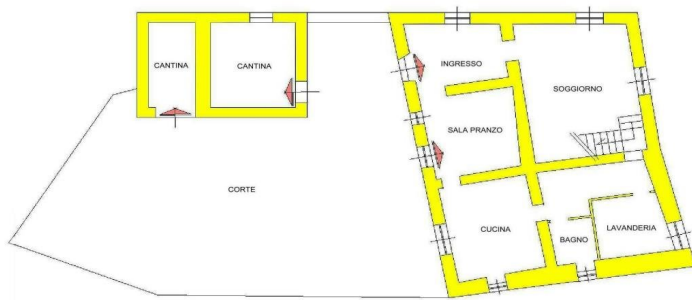

Lunigiana2000 - Real Estate in Tuscany
Italy, 54021 Bagnone (MS) - Piazza Roma, 2 - Ph. +39 0187421400 | Mob. +39 3355383266
www.lunigiana2000.com - english.info@lunigiana2000.com

PIANO TERRA h=2.70

PIANO PRIMO h=2.60