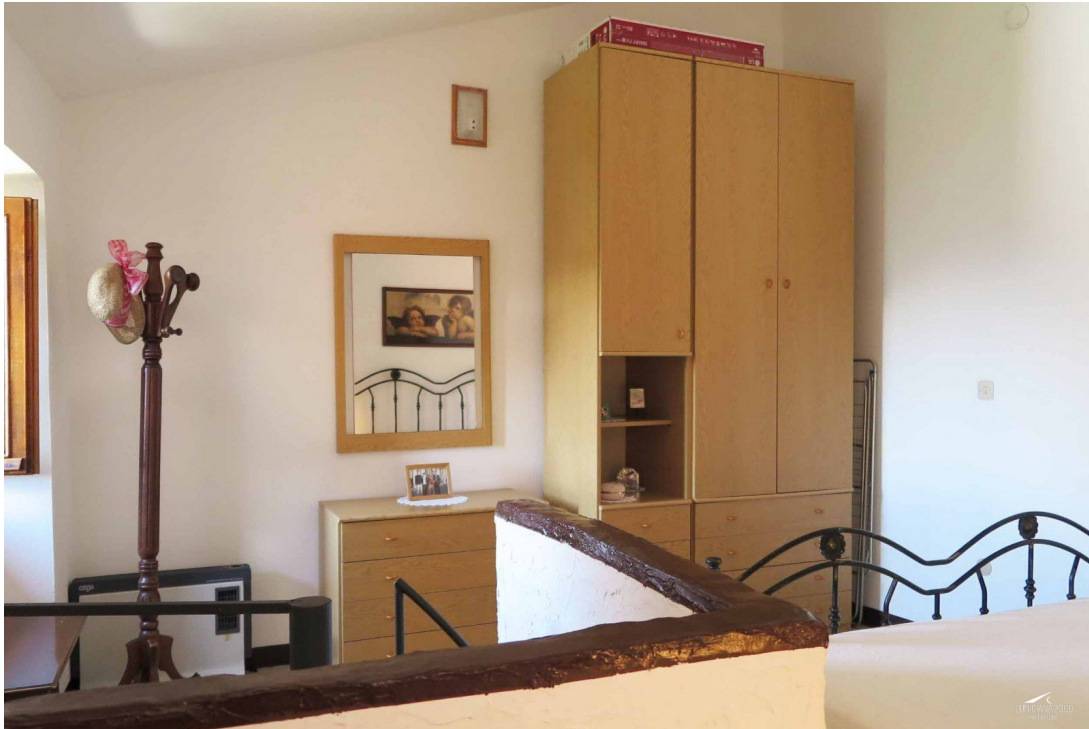

LUNIGIANA2000
real estate

Lunigiana2000 - Real Estate in Tuscany

Italy, 54021 Bagnone (MS) - Piazza Roma, 2 - Ph. +39 0187421400 | Mob. +39 3355383266
www.lunigiana2000.com - english.info@lunigiana2000.com