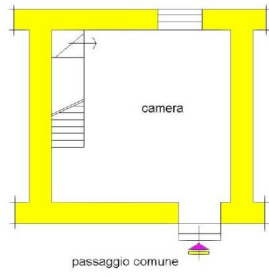

Its accommodation presents:

- Entrance hall, double bedroom and cellar on ground floor;
- Entrance, store room, kitchen/living room with fireplace, bathroom and terrace on first floor accessible both through external and internal staircase.

Catégorie

G

MESSAGES.PROPERTY_IMAGES

Piano Terra
H= mt. 2,45

Piano Primo
H= mt. 2,45